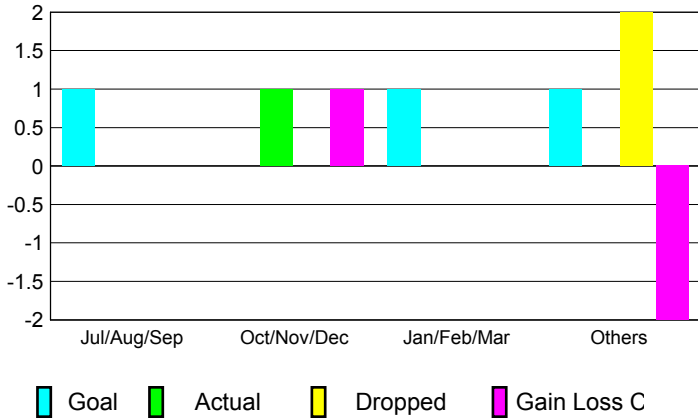

GMT: **Pedro Marrello**

Location: **ARGENTINA**

GMT CA: **3**

CLUBS

Month	New Club Goal	Actual New Clubs	Actual Dropped Clubs	Gain/Loss of Clubs
2012-2013				
Jul/Aug/Sep	1	0	0	0
Oct/Nov/Dec	0	1	0	1
Jan/Feb/Mar	1	0	0	0
Apr/May/Jun	1	0	2	-2
Totals	3	1	2	-1

MEMBERSHIP

Month	Net Memb Goal	Actual New Memb	Actual Dropped Memb	Gain/Loss of Memb
2012-2013				
Jul/Aug/Sep	20	27	61	-34
Oct/Nov/Dec	20	47	20	27
Jan/Feb/Mar	30	7	12	-5
Apr/May/Jun	10	18	39	-21
Totals	80	99	132	-33

Club Results 2012-2013
Goal, New, Dropped, Gain/Loss

Membership Results 2012-2013
Goal, New, Dropped, Gain/Loss

YTD Status Quo Clubs 2012-2013

Status Quo Clubs Compared to Status Quo Members

Gender Comparison 2012-2013