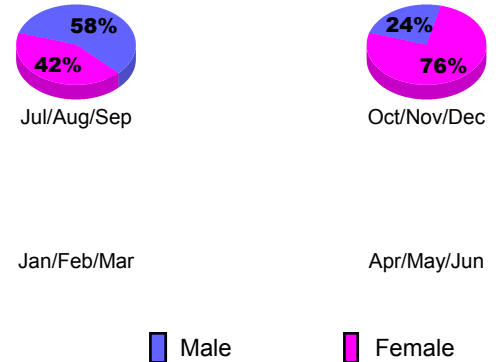

Club Results 2012-2013
Goal, New, Dropped, Gain/Loss

Membership Results 2012-2013
Goal, New, Dropped, Gain/Loss

YTD Status Quo Clubs 2012-2013

Status Quo Clubs Compared to Status Quo Members

Gender Comparison 2012-2013