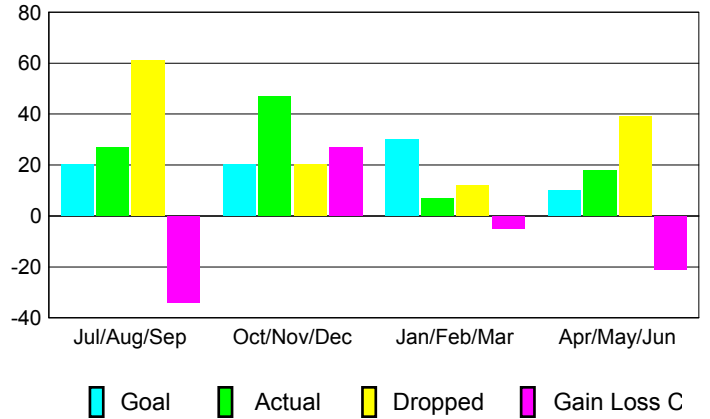

GMT: **Pedro Marrello**

Location: **ARGENTINA**

GMT CA: **3**

CLUBS

Month	New Club Goal	Actual New Clubs	Actual Dropped Clubs	Gain/Loss of Clubs
2012-2013				
Jul/Aug/Sep	1	0	0	0
Oct/Nov/Dec	0	1	0	1
Jan/Feb/Mar	1	0	0	0
Apr/May/Jun	1	0	2	-2
Totals	3	1	2	-1

MEMBERSHIP

Month	Net Memb Goal	Actual New Memb	Actual Dropped Memb	Gain/Loss of Memb
2012-2013				
Jul/Aug/Sep	20	27	61	-34
Oct/Nov/Dec	20	47	20	27
Jan/Feb/Mar	30	7	12	-5
Apr/May/Jun	10	18	39	-21
Totals	80	99	132	-33

Club Results 2012-2013
Goal, New, Dropped, Gain/Loss

Membership Results 2012-2013
Goal, New, Dropped, Gain/Loss

YTD Status Quo Clubs 2012-2013

Status Quo Clubs Compared to Status Quo Members

Gender Comparison 2012-2013